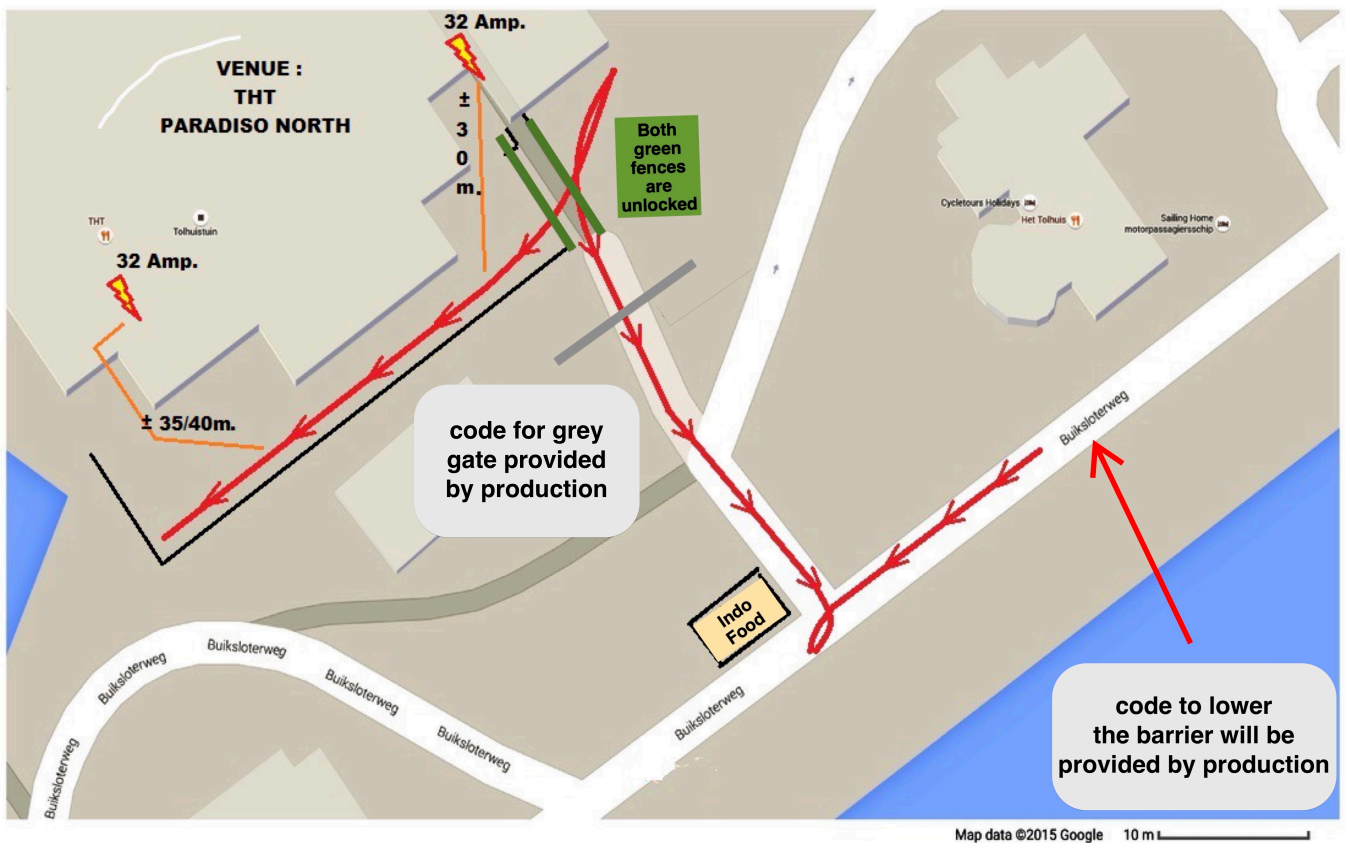

**PARKING GUIDE : PARADISO NORTH**  
**Buiksloterweg 5c**  
**1031 CC Amsterdam**

When driving on the BUIKSLOTERWEG towards Paradiso Noord, be sure to look out for a food stand on the right hand side (the name of the business is Stick Up Indo Food ). The artists / vehicle entrance to the venue is on the right-hand side.

If you are travelling with a trailer, it is advisable to enter the carpark trailer first. This means reversing into the carpark (as indicated by the red line on the map). It will ensure an easier turn into the carpark itself, and also make your departure much simpler.

If more than one sleeper bus is to be parked at Paradiso Noord, then please ensure that all busses park as tight as possible to the back wall / to each other in order to ensure that all busses fit comfortably in the space provided.