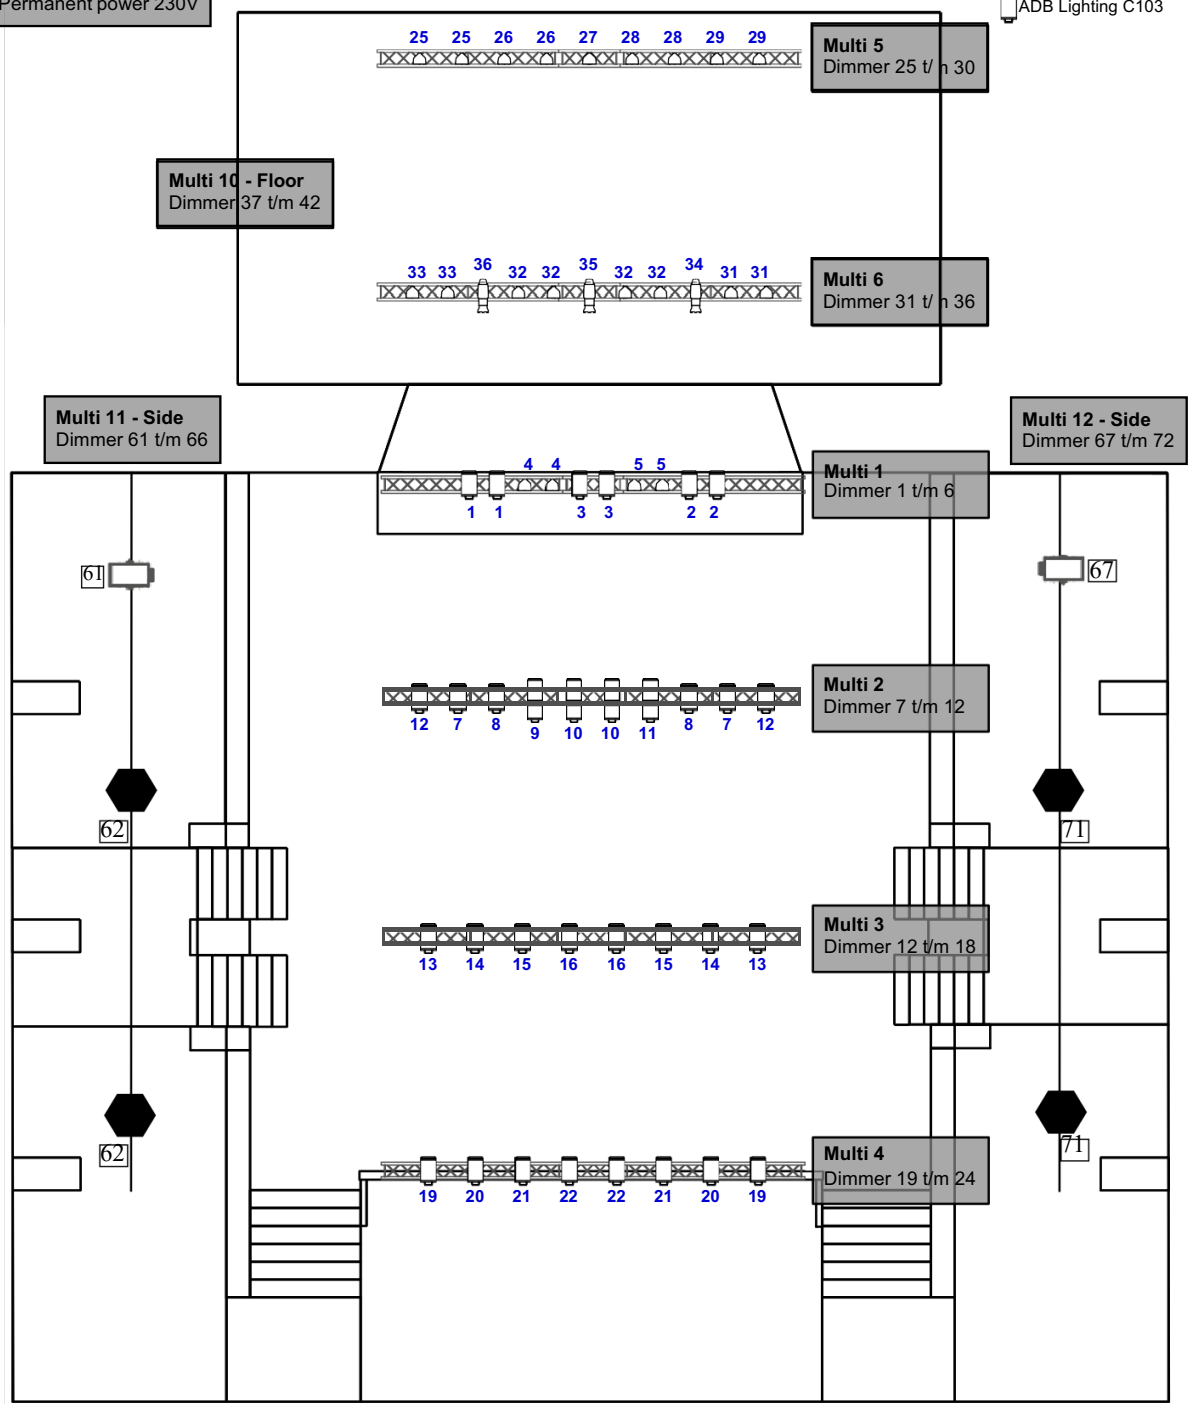

1. **Standard Break-out**
2. 1 Dimmer
   - 2 Dimmer
   - 3 Dimmer
   - 4 Dimmer
   - 5 Dimmer
   - 6 Dimmer
   - 7 Permanent power 230V
   - 8 Permanent power 230V

- ETC Source4 Zoom Profile
- Niethammer enzizoom
- ETC Source4 Par MF
- ADB Lighting C103

ZONNEQUIJIS